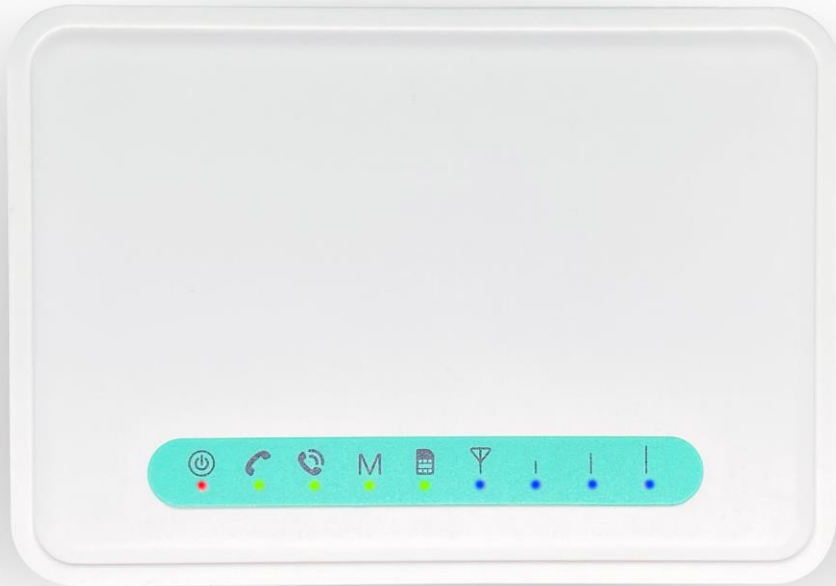

4G Fixed Wireless Terminal with FX and back-up battery

Model JKL4403P

Key Features

- VoLTE
- Battery back-up
- External antenna connection
- PSTN with LTE fallback

General

- VoLTE
- Quectel EC25, GCF Certified
- LTE (Quectel EC25):
 - FDD: B1/B2/B3/B4/B5/B7/B8/B28
 - TDD: B40
- WCDMA: B1/B5/B8
- Supports DFOTA (Over the air upgrade)
- Speech Codec: HR/FR/EFR/AMR/AMR-WB
- Battery back-up: 1000 mAh built-in
- LED Status Indicators:
 - Power,
 - Line,
 - In Use,
 - Network,
 - SIM,
 - Signal Strength (x4)
 - 500 name and number phonebook
- Dimensions: 119 x 83 x 27 mm
- Ports: DC power in, RJ11 SLIC, USB Type C
- Weight: 320 grams
- Antenna: Whip antenna with 3m cord and magnetic mount or 18 cm SMA connector antenna for internal use. External mounted antenna can also be connected via SMA

What's in the carton:

- Fixed wireless antenna
- EU 2 Pin Power Adaptor
- Telephone line cord
- Antenna

*Preliminary information