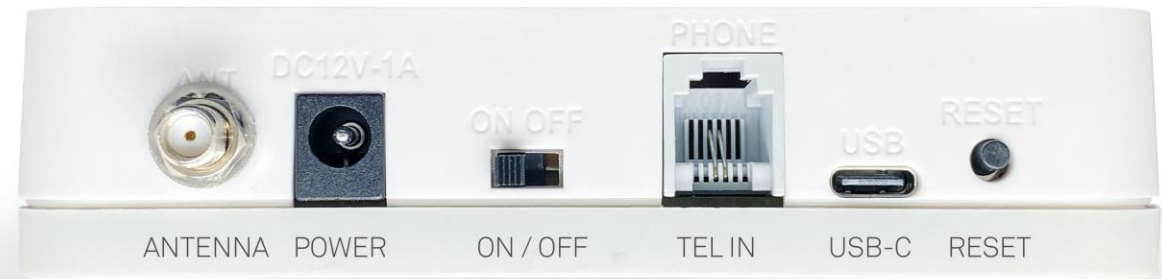

4G Fixed Wireless Terminal with FX and back-up battery

Model JKL4403P

Key Features

- VoLTE
- Battery back-up
- External antenna connection
- PSTN with LTE fallback

General

- VoLTE
- Quectel EC25, GCF Certified
- LTE (Quectel EC25):
 - FDD: B1/B2/B3/B4/B5/B7/B8/B28
 - TDD: B40
- WCDMA: B1/B5/B8
- Supports DFOTA (Over the air upgrade)
- Speech Codec: HR/FR/EFR/AMR/AMR-WB
- Battery back-up: 1000 mAh built-in
- LED Status Indicators:
 - Power,
 - Line,
 - In Use,
 - Network,
 - SIM,
 - Signal Strength (x4)
 - 500 name and number phonebook
- Dimensions: 119 x 83 x 27 mm
- Ports: DC power in, RJ11 SLIC, USB Type C
- Weight: 320 grams
- Antenna: Whip antenna with 3m cord and magnetic mount or 18 cm SMA connector antenna for internal use. External mounted antenna can also be connected via SMA

What's in the carton:

- Fixed wireless antenna
- EU 2 Pin Power Adaptor
- Telephone line cord
- Antenna

*Preliminary information